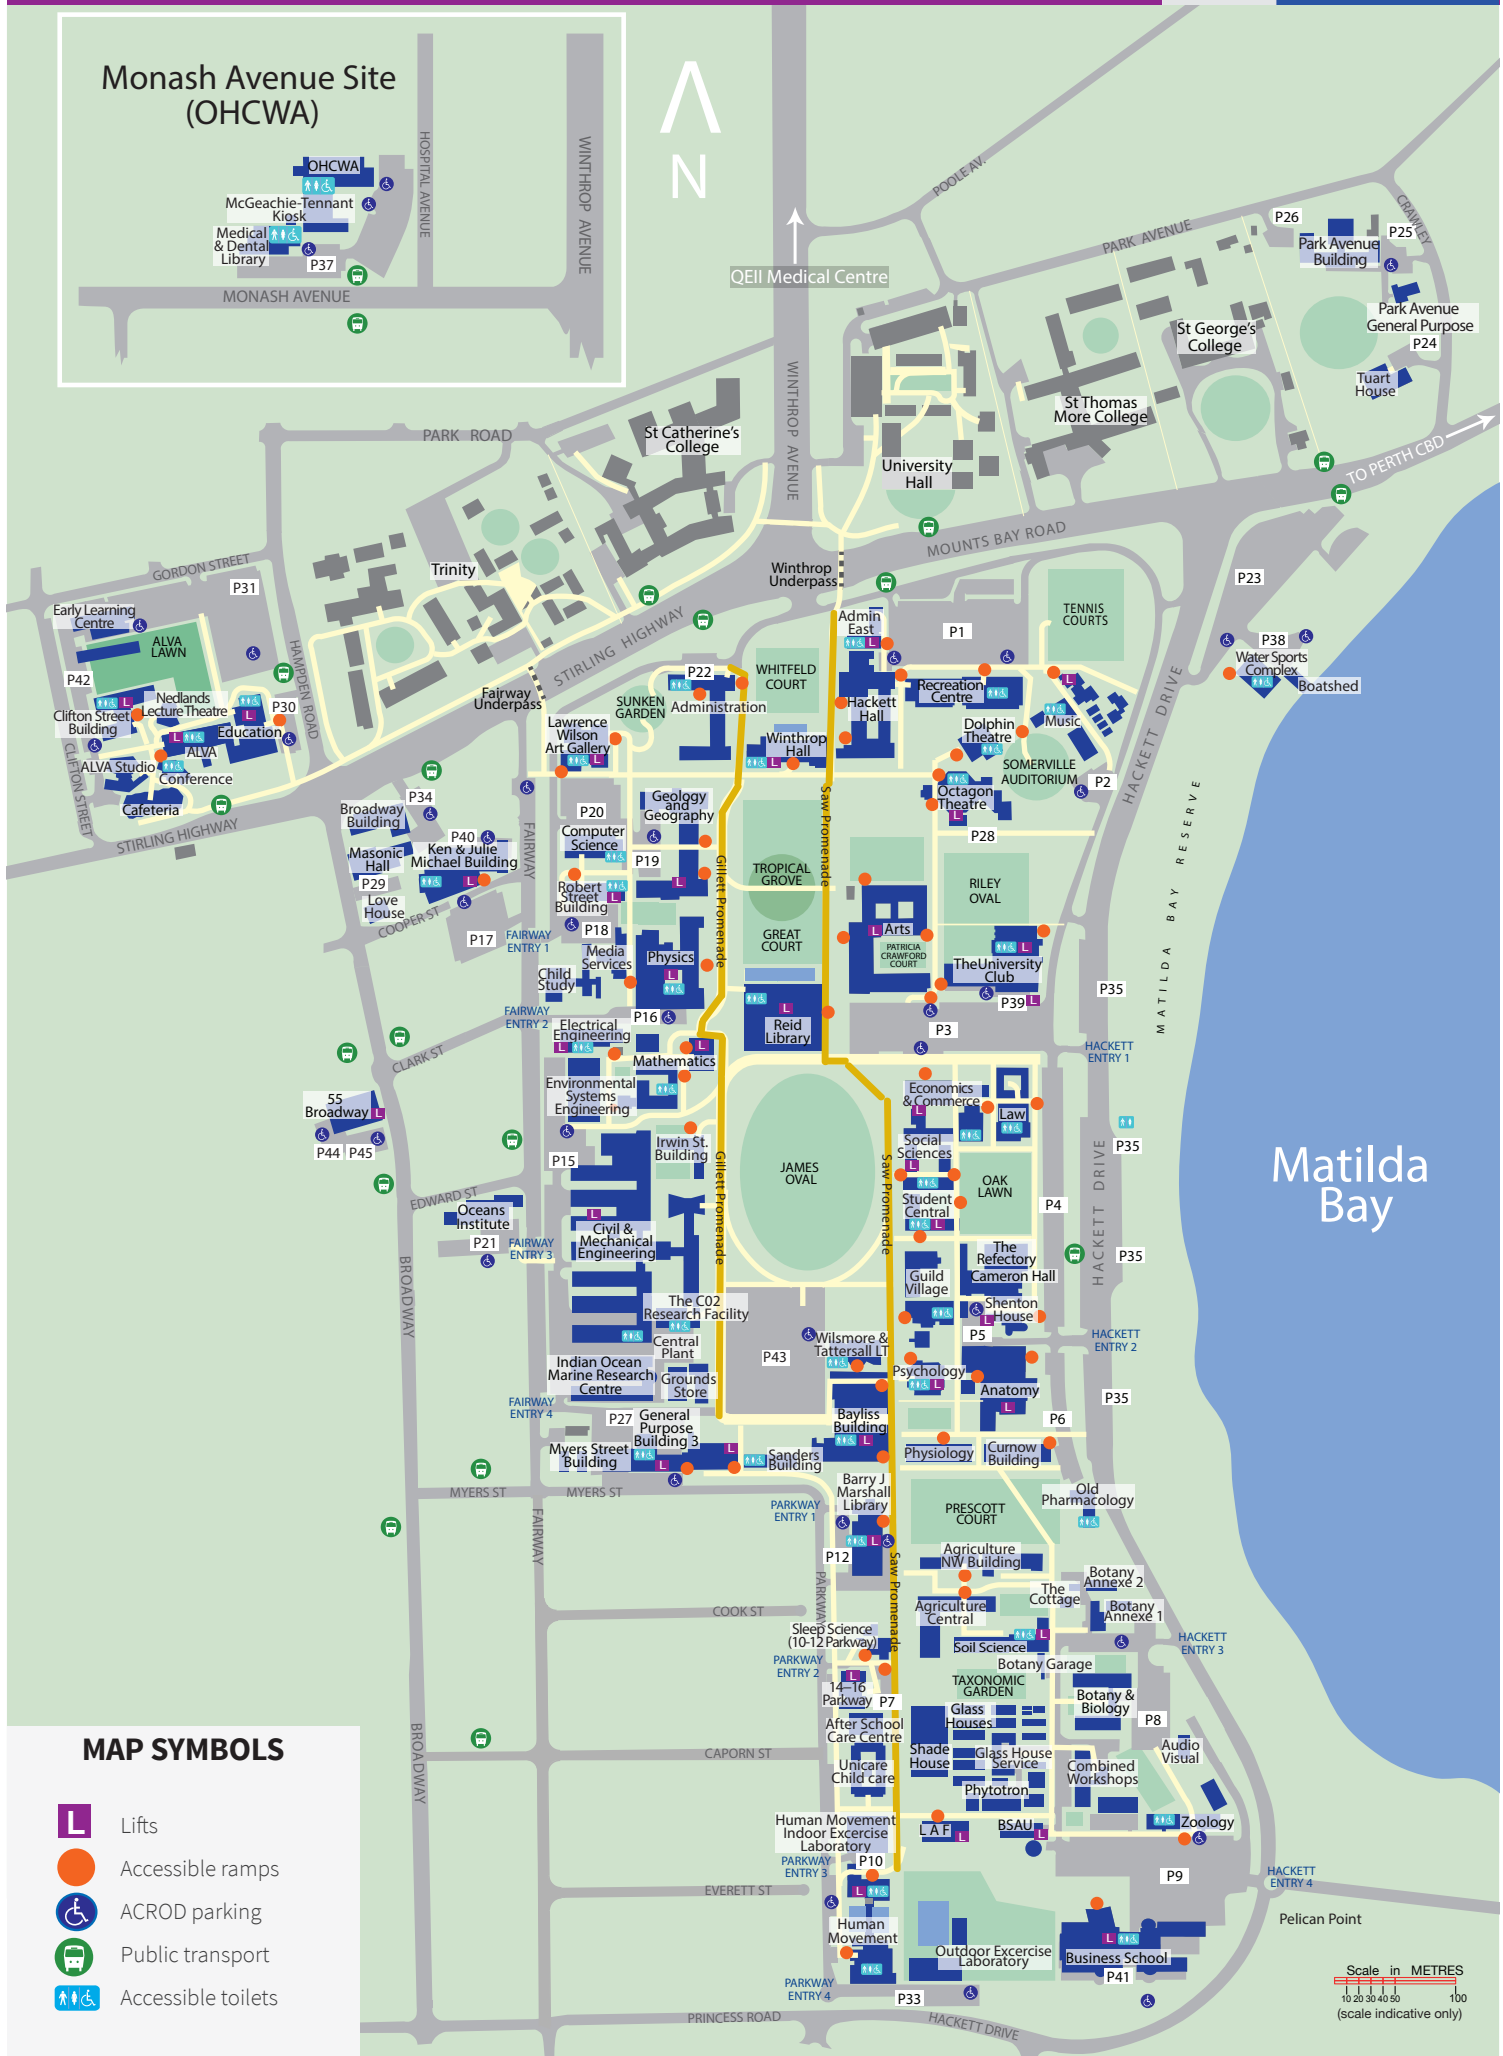

# Accessibility map

THE UNIVERSITY OF  
**WESTERN  
AUSTRALIA**

Matilda Bay

## MAP SYMBOLS

- Lifts
- Accessible ramps
- ACROD parking
- Public transport
- Accessible toilets