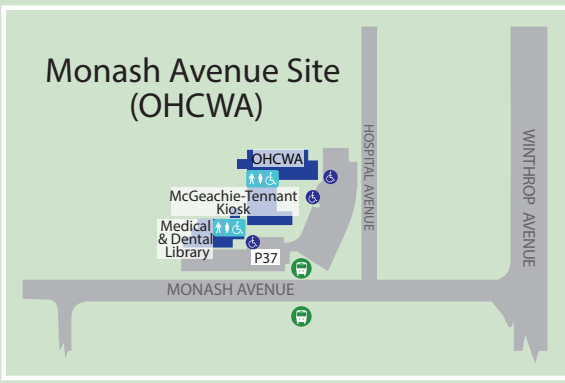

# Accessibility map

THE UNIVERSITY OF  
**WESTERN  
AUSTRALIA**

Matilda Bay

## MAP SYMBOLS

- Lifts
- Accessible ramps
- ACROD parking
- Public transport
- Accessible toilets